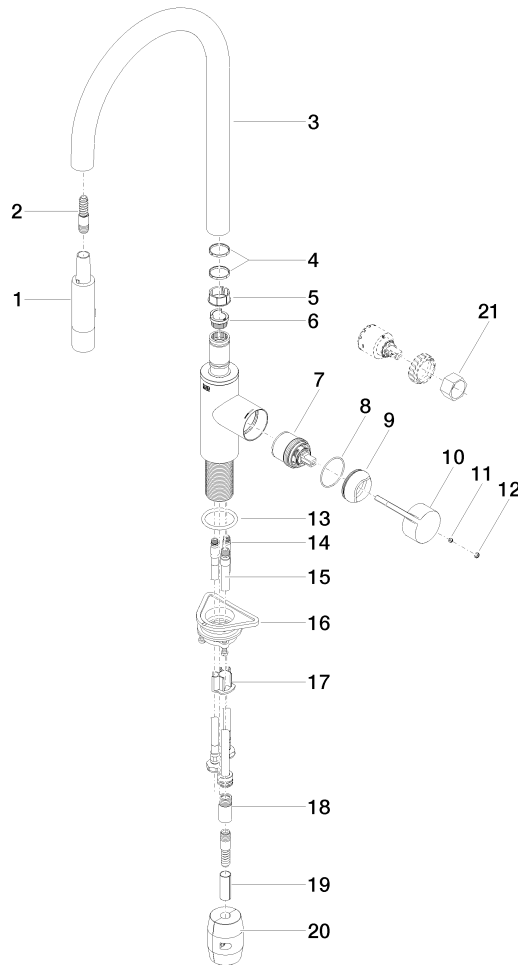

33 870 875

- 240mm projection
- pivotable spout 360°
- Optional swivel limiter available with swivel limiter set 12 823 970 90
- laminar and spray flow
- height of mixer 500 mm
- height up to laminar flow regulator 240 mm
- hole diameter 35 mm
- 1800 mm metal shower hose
- sprayface with anti-scaling system
- max. flow 10.4 l/min at 3 bar flow pressure
- lead-free
- This product can help a building meet the requirements of Green Building Rating Systems, e.g. LEED®, BREEAM®, DGNB

Recommended miscellaneous

Swivel limitation set -

12 823 970 90

Recommended miscellaneous

Strainer waste with control handle - Chrome

10 712 970-00

Recommended miscellaneous

Dispenser without rosette - Chrome

82 424 970-00

33 870 875

mm [inches]

Flow rate chart

Certificates

Belgaqua_21-027- 27_3. LGA_28657. GDV_0400314.

33 870 875

Spare parts list

No.	Item Number	Name	Quantity used	Delivery time
1	90 12 11 148 00-00	shower	1	10
2	04 30 02 120 00-00	hose	1	10
3	90 28 22 304 00-00	spout	1	10
4	09 28 10 160 90	ring	2	2
5	09 18 40 186 90	sleeve	1	2
6	09 30 11 203 90	ring	1	2
7	90 15 05 064 05 90	cartridge	1	2
8	09 14 10 190 90	seal	1	2
9	09 28 30 030-00	cover	1	10
10	09 20 87 020-00	handle	1	10
11	90 31 11 063 00 90	pin	1	2
12	90 31 20 087 00-00	plug	1	10
13	09 14 10 036 90	seal	1	2
14	04 30 04 101 00 90	hose	2	2
15	04 28 20 067 00 90	pipe	1	2
16	04 30 11 040 00 90	fixing set	1	2
17	09 20 93 056 90	insert	1	2
18	90 24 03 253 00 90	adaptor	1	2
19	09 30 03 038 90	hose	1	2
20	04 21 50 010 00 90	accessories	1	2
21	90 30 09 031 00 90	key	1	2